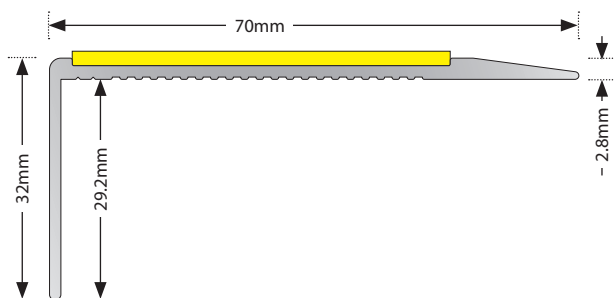

Data Sheet

SO-SL91

ALUMINIUM PROFILE

Description

SO-SL91 aluminium stair nosing is a square, single channel profile with a 3.5mm gauge and ramp edge for use with vinyl, lino or no floor coverings.

Slip resistant inserts available in a range of colours.

Specification

Profile Material: Aluminium Alloy
 Insert Material: Polyvinyl chloride (PVC)
 Insert Channels: 1
 Stair Profile: Square
 Suitable For: Vinyl, Lino or No Floor Coverings
 Stock Lengths: 2.5m & 3.2m

Dimensions

Tread: 70mm
 Riser: 29.2mm
 Gauge: 3.5mm

Insert Colours

Colours shown are for guidance only, please request a sample for accurate colour matching. Additional colours available to order on request.