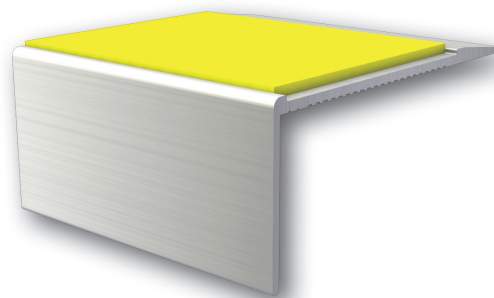

Data Sheet

SO-SL91

ALUMINIUM PROFILE

Description

SO-SL91 aluminium stair nosing is a square, single channel profile with a 3.5mm gauge and ramp edge for use with vinyl, lino or no floor coverings.

Slip resistant inserts available in a range of colours.

Specification

Profile Material: Aluminium Alloy
 Insert Material: Polyvinyl chloride (PVC)
 Insert Channels: 1
 Stair Profile: Square
 Suitable For: Vinyl, Lino or No Floor Coverings
 Stock Lengths: 2.5m & 3.2m

Dimensions

Tread: 70mm
 Riser: 29.2mm
 Gauge: 3.5mm

Insert Colours

Colours shown are for guidance only, please request a sample for accurate colour matching. Additional colours available to order on request.