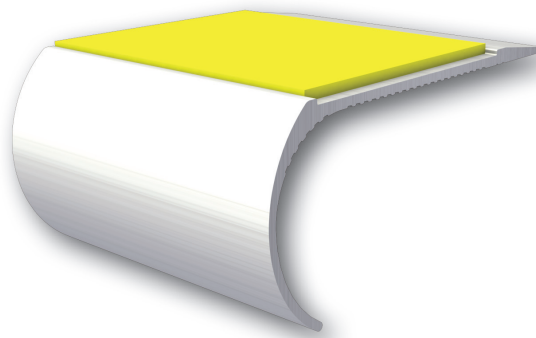

Data Sheet

SO-SL71

ALUMINIUM PROFILE

Description

SO-SL71 aluminium stair nosing is a bullnose, single channel profile with a 3.5mm gauge and ramp edge for use with vinyl, lino or no floor coverings.

Slip resistant inserts available in a range of colours.

Specification

Profile Material: Aluminium Alloy
 Insert Material: Polyvinyl chloride (PVC)
 Insert Channels: 1
 Stair Profile: Bullnose
 Suitable For: Vinyl, Lino or No Floor Coverings
 Stock Lengths: 2.5m & 3.2m

Dimensions

Tread: 78mm
 Riser: 34.2mm
 Gauge: 3.5mm

Insert Colours

Colours shown are for guidance only, please request a sample for accurate colour matching. Additional colours available to order on request.