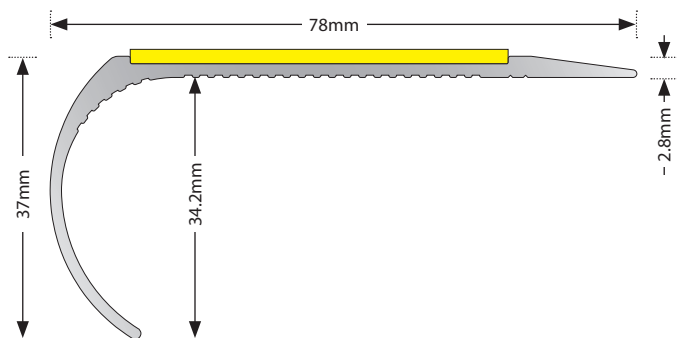

Data Sheet

SO-SL71

ALUMINIUM PROFILE

Description

SO-SL71 aluminium stair nosing is a bullnose, single channel profile with a 3.5mm gauge and ramp edge for use with vinyl, lino or no floor coverings.

Slip resistant inserts available in a range of colours.

Specification

Profile Material: Aluminium Alloy
 Insert Material: Polyvinyl chloride (PVC)
 Insert Channels: 1
 Stair Profile: Bullnose
 Suitable For: Vinyl, Lino or No Floor Coverings
 Stock Lengths: 2.5m & 3.2m

Dimensions

Tread: 78mm
 Riser: 34.2mm
 Gauge: 3.5mm

Insert Colours

Colours shown are for guidance only, please request a sample for accurate colour matching. Additional colours available to order on request.