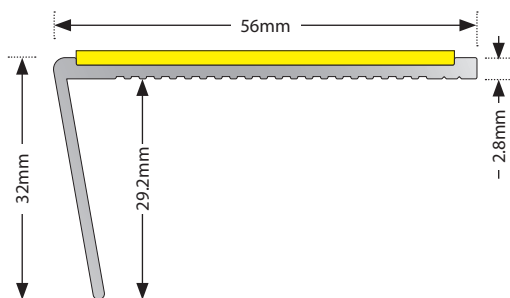

Data Sheet

SO-SL51

ALUMINIUM PROFILE

Description

SO-SL51 aluminium stair nosing is a rake back, single channel profile with a 3.5mm gauge for use with vinyl, lino and lightweight carpet.

Slip resistant inserts available in a range of colours.

Specification

Profile Material: Aluminium Alloy
 Insert Material: Polyvinyl chloride (PVC)
 Insert Channels: 1
 Stair Profile: Rake Back
 Suitable For: Vinyl, Lino & Lightweight Carpet Tiles
 Stock Lengths: 2.5m & 3.2m

Dimensions

Tread: 56mm
 Riser: 29.2mm
 Gauge: 3.5mm

Insert Colours

Colours shown are for guidance only, please request a sample for accurate colour matching. Additional colours available to order on request.