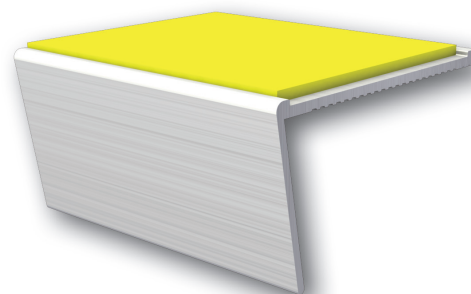

Data Sheet

SO-SL51

ALUMINIUM PROFILE

Description

SO-SL51 aluminium stair nosing is a rake back, single channel profile with a 3.5mm gauge for use with vinyl, lino and lightweight carpet.

Slip resistant inserts available in a range of colours.

Specification

Profile Material: Aluminium Alloy
 Insert Material: Polyvinyl chloride (PVC)
 Insert Channels: 1
 Stair Profile: Rake Back
 Suitable For: Vinyl, Lino & Lightweight Carpet Tiles
 Stock Lengths: 2.5m & 3.2m

Dimensions

Tread: 56mm
 Riser: 29.2mm
 Gauge: 3.5mm

Insert Colours

Colours shown are for guidance only, please request a sample for accurate colour matching. Additional colours available to order on request.