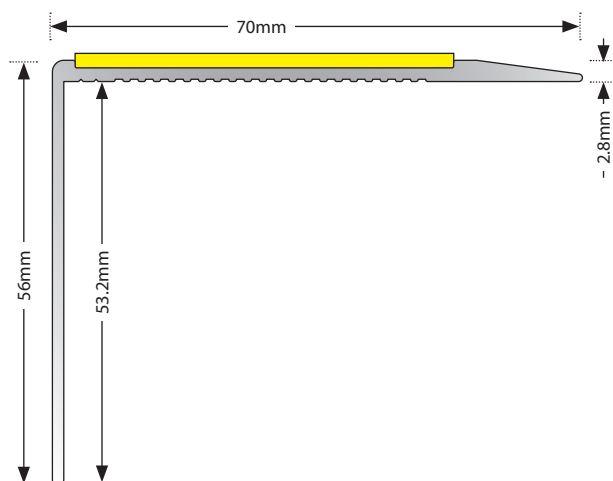

Data Sheet

SO-DDA91

ALUMINIUM PROFILE

Description

SO-DDA91 aluminium stair nosing is a square, single channel profile with a 3.5mm gauge and ramp edge for use with vinyl, lino and lightweight carpet.

Slip resistant inserts available in a range of colours.

Specification

Profile Material: Aluminium Alloy
 Insert Material: Polyvinyl chloride (PVC)
 Insert Channels: 1
 Stair Profile: Square Edge
 Suitable For: Vinyl, Lino or No Floor Coverings
 Stock Lengths: 2.5m & 3.2m

Dimensions

Tread: 70mm
 Riser: 53.2mm
 Gauge: 3.5mm

Insert Colours

Colours shown are for guidance only, please request a sample for accurate colour matching. Additional colours available to order on request.