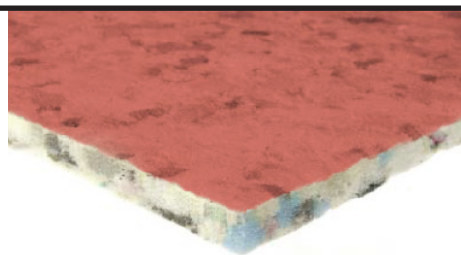

11MM PREMIUM CARPET UNDERLAY

Specifications

Product	Colossus HD
End Use Classification	L/U, Luxury Use
Thickness	11mm
Density*	145 kg/m ³
Thermal Resistance*	3.1 togs
Decibel Rating*	47dB
Roll Size	15.07m ² (11m x 1.37m)
Backing Colour	Red plain spunbonded polyester
Packaging	Clear bag
Odour	No objectionable odour